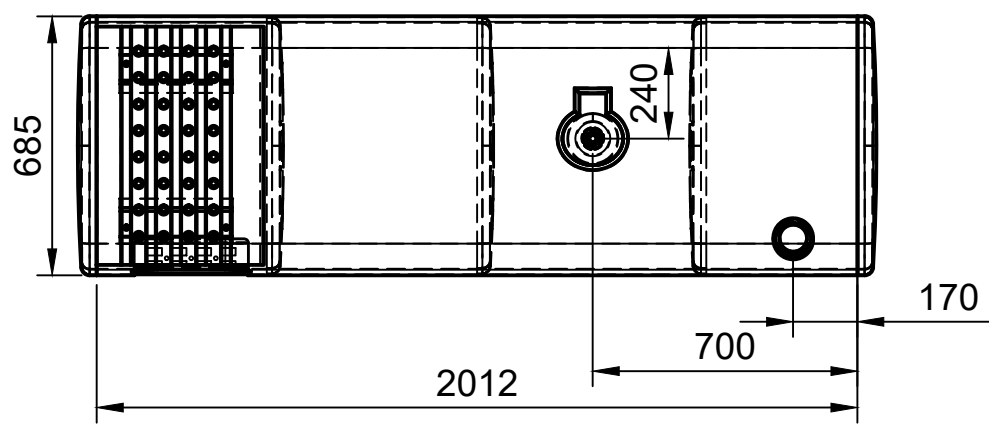

A (1:10)  
  
 1/2" MALE-FEMALE TREAD

**DAF OEM: 1944802 - 1944803**

**KMD**  
 KOCAELI METAL DEPO  
 +902623711442-46  
 gokhan.tunali@kmd.com.tr  
 www.kmd.com.tr

TITLE: 625X685X2112 DAF FUEL TANK		
PRODUCT CODE: 6369211201	DATE:	LITER: 765 L
MATERIAL:		
APPROVED:	WEIGHT :	DWG NO: 63680034F
CUSTOMER:	SCALE : 1:20	SHEET 1 OF 1
		A4